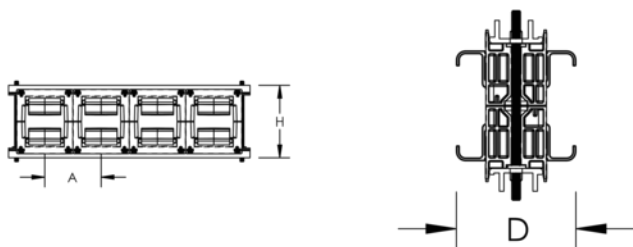

PRODUKTATTRIBUT

Artikelnummer: 508106

Uppfyller: IEC® 60695-2-11 (glödtrådstest 960 °C); IEC® 61439.1; IEC® 61914

Dielektrisk styrka, IEC 61439.1: 3 500 V AC vid 1 min.

Dielektrisk styrka, UL: 1500; 1500

Yta: Elförzinkat

Brandklassning: UL® 94V-0

Halogenfri klassning: IEC® 60754-1

Isoleringsspänning: 1000; 1500

Lågt rökvärde: ISO 5659-2

Material: Glasfiberförstärkt polyamid; Stål

Arbetstemperatur: -40 to 130°C

A.: 87.5mm

Djup (D): 78.5mm

Höjd (H): 119.5mm

Ledarstorlek: 220 mm²; 360 mm²; 545 mm²; 640 mm²

Enhetsvikt: 1.65kg

Installationsstandard: AS 3008; BS 7671; CEI 64-8; CSN; DIN VDE 0100; HD 384; IEC® 60364; NBR 5410; NEN 1010; NFC 15-100; NIBT-NIN; NP (2002); ÖNORM; REBT; RGIE-AREI

YTTERLIGARE PRODUKTINFORMATION

Support kit and aluminum profile are sold separately.

When cable tray is used, we recommend installing a Flexbus Support at each extremity, in order to protect the Flexbus Conductor against potential sharp edges of the cable tray.

For ease of installation of the Flexbus Conductors on cable trays, we recommend using cantilever systems in order to have easy and direct access during installation phases.

DIAGRAMS