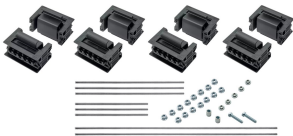

FleXbus Support Kit Flat 3 Poles, Neutral, 87.5 mm x 119.5 mm

Data Solutions

KATALOGNUMMER

FLEXSUPFLA50TN

CERTIFIERINGAR

DESIGN

Adjustable clip adapts to support different conductor thicknesses

Strong, mechanical resistance and short-circuit tested as per IEC 61914 up to 67kA rms – 147kA Peak

Adjustable distance between each conductor (12,5 mm pitch)

Installation side-by-side or on top

For use with 3P configuration

Mounting options for ceiling or wall

Mounting options for different cable trays types

Mounting options for horizontal or vertical orientations

PRODUKTATTRIBUT

Artikelnummer: 508106

Uppfyller: IEC® 60695-2-11 (glödtrådstest 960 °C); IEC® 61439.1; IEC® 61914

Dielektrisk styrka, IEC 61439.1: 3 500 V AC vid 1 min.