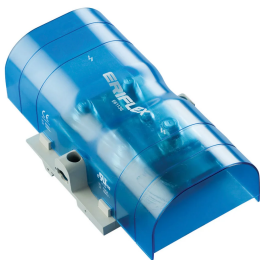

Strömterminal, bricka-till-bricka, 800 A

Data Solutions

KATALOGNUMMER

SBLL-800

CERTIFIERINGAR

DESIGN

Uppfyller RoHS

Halogenfri

Tinned copper block allows for copper or aluminum conductor connections

Accessible studs allow for easy connection of sections of nVent ERIFLEX Flexibar or other conductors

Design allows for visual inspection of conductor and confirmation of connection

Adjustable transparent cover

Modular snap-together blocks for building multi-pole power blocks

Easily clips onto DIN rail or mounts to panel with screws

SBLEC Power Terminals Fixing Accessory required for direct panel mount

PRODUKTATTRIBUT

Artikelnummer: 561136

Material: Koppar; Termoplast

Yta: Förtentat

Max. märkström, IEC: 1250A

Max. märkström, UL/CSA: 800A

Kortsiktig hållström (Icw) 1s: 57.6kA

Maximal kortslutningsström (Ipk): 75kA