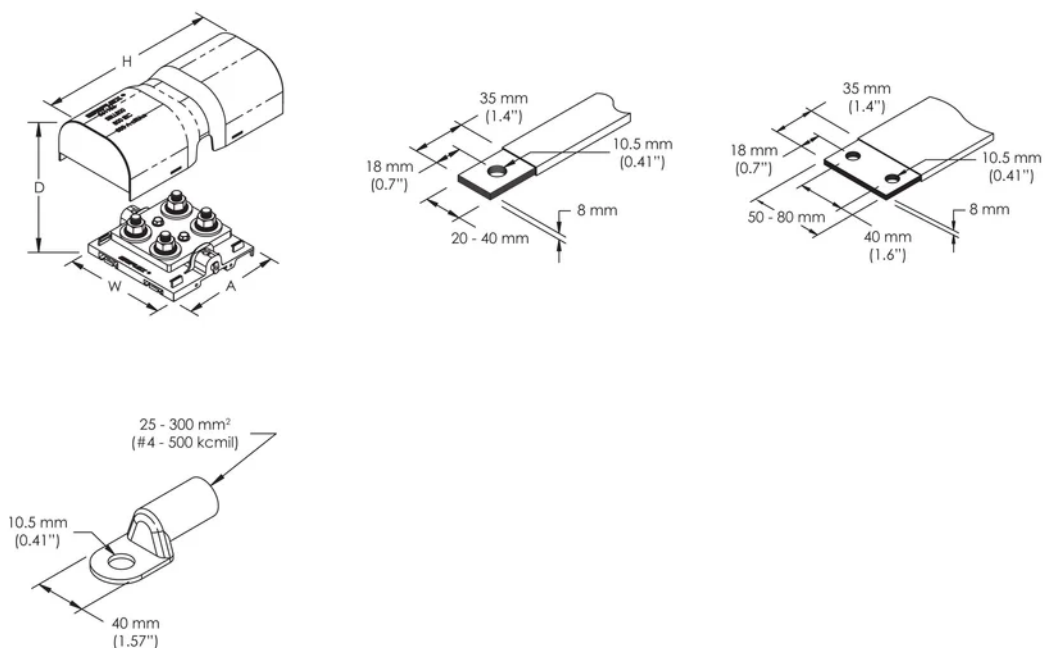

DIAGRAMS

VARNING

nVent produkter ska installeras och användas endast så som anges i nVents bruksanvisning och utbildningsmaterial. Bruksanvisningar är tillgängliga på www.nvent.com och från din nVent kundtjänstrepresentant. Felaktig installation, missbruk, felapplicering eller annan brist i att helt följa nVents instruktioner och varningar kan orsaka att produkten brister, egendomsskador, allvarliga kroppsskador och dödsfall och/eller ogiltigförklara din garanti.

Vårt starka utbud av varumärken:

CADDY ERICO HOFFMAN ILSCO SCHROFF TRACHTE