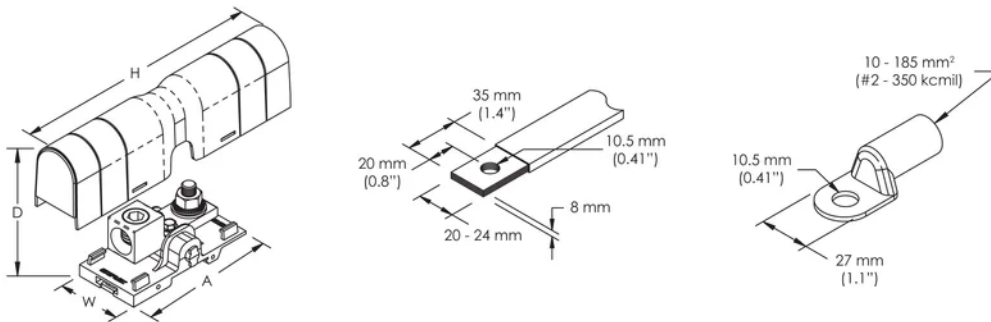

Design Guideline for Distribution Blocks, Power Blocks and Power Terminals

Derating according to Ambient* Temperature (°C) to maintain working temperature of 85°C

Ambient Temperature (°C)	30°	35°	40°	45°	50°	55°	60°	65°	70°	75°
Derating Coefficient (d)	1	1	1	0.94	0.88	0.82	0.75	0.67	0.58	0.47

*environment around the terminal blocks inside the enclosure

DIAGRAMS

VARNING

nVent produkter ska installeras och användas endast så som anges i nVents bruksanvisning och utbildningsmaterial. Bruksanvisningar är tillgängliga på www.nvent.com och från din nVent kundtjänstrepresentant. Felaktig installation, missbruk, felapplicering eller annan brist i att helt följa nVents instruktioner och varningar kan orsaka att produkten brister, egendomsskador, allvarliga kroppsskador och dödsfall och/eller ogiltigförklara din garanti.

Vårt starka utbud av varumärken:

CADDY ERICO HOFFMAN ILSCO SCHROFF TRACHTE