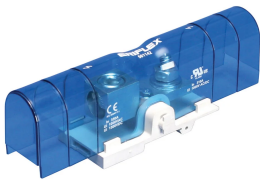

Strömterminal, bricka-till-tunnel, 350 A

Data Solutions

KATALOGNUMMER

SBLT-350

CERTIFIERINGAR

DESIGN

Uppfyller RoHS

Halogenfri

Tinned copper block allows for copper or aluminum conductor connections

Accessible studs and tunnels allow for easy connection of nVent ERIFLEX Flexibar and other conductors

Design allows for visual inspection of conductor and confirmation of connection

Adjustable transparent cover

Modular snap-together blocks for building multi-pole power blocks

Easily clips onto DIN rail or mounts to panel with screws

SBLEC Power Terminals Fixing Accessory required for direct panel mount

PRODUKTATTRIBUT

Artikelnummer: 561142

Material: Koppar; Termoplast

Yta: Förtentat

Max. märkström, IEC: 500A

Max. märkström, UL/CSA: 310A

Kortsiktig hållström (Icw) 1s: 22.2kA

Maximal kortslutningsström (Ipk): 43kA