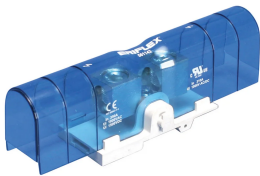

Strömterminal, tunnel-till-tunnel, 350 A

Data Solutions

KATALOGNUMMER

SBTT-350

CERTIFIERINGAR

DESIGN

Uppfyller RoHS

Halogenfri

Tinned copper block allows for copper or aluminum conductor connections

Accessible tunnels allow for easy connection of wire

Design allows for visual inspection of conductor and confirmation of connection

Adjustable transparent cover

Modular snap-together blocks for building multi-pole power blocks

Easily clips onto DIN rail or mounts to panel with screws

SBLEC Power Terminals Fixing Accessory required for direct panel mount

PRODUKTATTRIBUT

Artikelnummer: 561143

Material: Koppar; Termoplast

Yta: Förtentat

Max. märkström, IEC: 500A

Max. märkström, UL/CSA: 310A

Kortsiktig hållström (Icw) 1s: 22.2kA

Maximal kortslutningsström (Ipk): 43kA