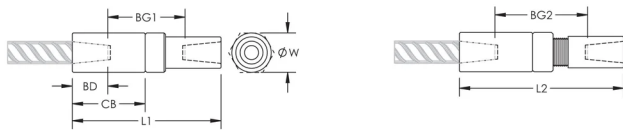

Längd 1 (L1): 87 mm

Längd 2 (L2): 98 mm

Skendjup (BD): 18mm

Skenavstånd 1 (BG1): 51mm

Skenavstånd 2 (BG2): 62mm

Kopplingsstomme (CB): 45mm

Enhetsvikt: 0.2 kg

Utformad för att möta: AASHTO;ABNT NBR 8548:1984;ACI 318 typ 1 (125 % angivet utbyte);ACI 318 typ 2 (angiven draghållfasthet);ACI 349;ACI 359;AS3600

Antal i förpackningen: 120

YTTERLIGARE PRODUKTINFORMATION

Bar dimensions and weights listed may vary by region. Coupler sizes not shown may be available by special order. Contact your nVent LENTON representative for more information.

Suffix "EE" has been added to some part numbers to clarify design version among regions.

DIAGRAMS

VARNING

nVent produkter ska installeras och användas endast så som anges i nVents bruksanvisning och utbildningsmaterial. Bruksanvisningar är tillgängliga på www.nvent.com och från din nVent kundtjänstrepresentant. Felaktig installation, missbruk, felapplicering eller annan brist i att helt följa nVents instruktioner och varningar kan orsaka att produkten brister, egendomsskador, allvarliga kroppsskador och dödsfall och/eller ogiltigförklara din garanti.