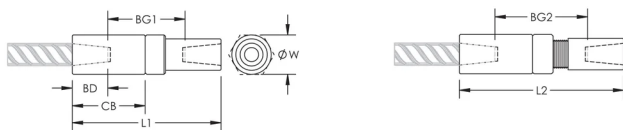

Längd 1 (L1): 151 mm

Längd 2 (L2): 167 mm

Skendjup (BD): 41mm

Skenavstånd 1 (BG1): 69mm

Skenavstånd 2 (BG2): 85mm

Kopplingsstomme (CB): 83mm

Enhetsvikt: 0.96 kg

Utformad för att möta: AASHTO;ABNT NBR 8548:1984;ACI 318 typ 1 (125 % angivet utbyte);ACI 318 typ 2 (angiven draghållfasthet);ACI 349;ACI 359;AS3600

Antal i förpackningen: 25

YTTERLIGARE PRODUKTINFORMATION

Bar dimensions and weights listed may vary by region. Coupler sizes not shown may be available by special order. Contact your nVent LENTON representative for more information.

Suffix "EE" has been added to some part numbers to clarify design version among regions.

DIAGRAMS

VARNING

nVent produkter ska installeras och användas endast så som anges i nVents bruksanvisning och utbildningsmaterial. Bruksanvisningar är tillgängliga på www.nvent.com och från din nVent kundtjänstrepresentant. Felaktig installation, missbruk, felapplicering eller annan brist i att helt följa nVents instruktioner och varningar kan orsaka att produkten brister, egendomsskador, allvarliga kroppsskador och dödsfall och/eller ogiltigförklara din garanti.