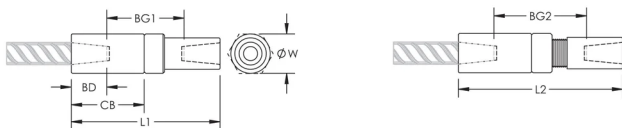

YTTERLIGARE PRODUKTINFORMATION

Bar dimensions and weights listed may vary by region. Coupler sizes not shown may be available by special order. Contact your nVent LENTON representative for more information.

Suffix "EE" has been added to some part numbers to clarify design version among regions.

DIAGRAMS

VARNING

nVent produkter ska installeras och användas endast så som anges i nVents bruksanvisning och utbildningsmaterial. Bruksanvisningar är tillgängliga på www.nvent.com och från din nVent kundtjänstrepresentant. Felaktig installation, missbruk, felapplicering eller annan brist i att helt följa nVents instruktioner och varningar kan orsaka att produkten brister, egendomsskador, allvarliga kroppsskador och dödsfall och/eller ogiltigförklara din garanti.

North America

+1.800.753.9221
Option 1 – Customer Care
Option 2 – Technical
Support

Europe

Netherlands:
+31 800-0200135
France:
+33 800 901 793

Europe

Germany:
800 1890272
Other Countries:
+31 13 5835404

APAC

Shanghai:
+ 86 21 2412 1618/19
Sydney:
+61 2 9751 8500

Vårt starka utbud av varumärken:

CADDY ERICO HOFFMAN ILSCO SCHROFF TRACHTE